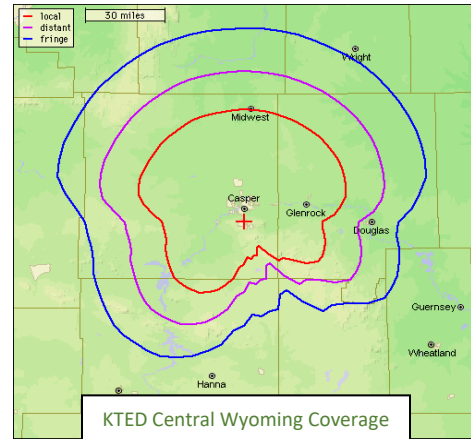

Call Letters: **KTED**
 Frequency: **100.5 FM**
 City of License: **Evansville/Casper, Wyoming**
 Format: **Active Rock**
 Target: **18-54 Adults**
 Website: www.wyomingrocks.com
 Mobile App: **KTED Casper**
 Alexa Skill: **K-TED Casper**

100.5 KTED is Casper's legendary Rock Station featuring a mix of current rock plus the best rock anthems of the last 20 years. Central Wyoming listeners looking for Pure Rock with no fluff or filler and the latest songs from their favorite artists keep their radio or device locked onto **100.5 KTED**.

100.5 KTED Sample Playlist

- Korn*
- Metallica*
- Pearl Jam*
- Five Finger Death Punch*
- Shinedown*
- Tool*
- Foo Fighters*
- Alice in Chains*
- Ozzy Osbourne*
- Seether*
- Nirvana*
- Slipknot*

100.5 KTED Features