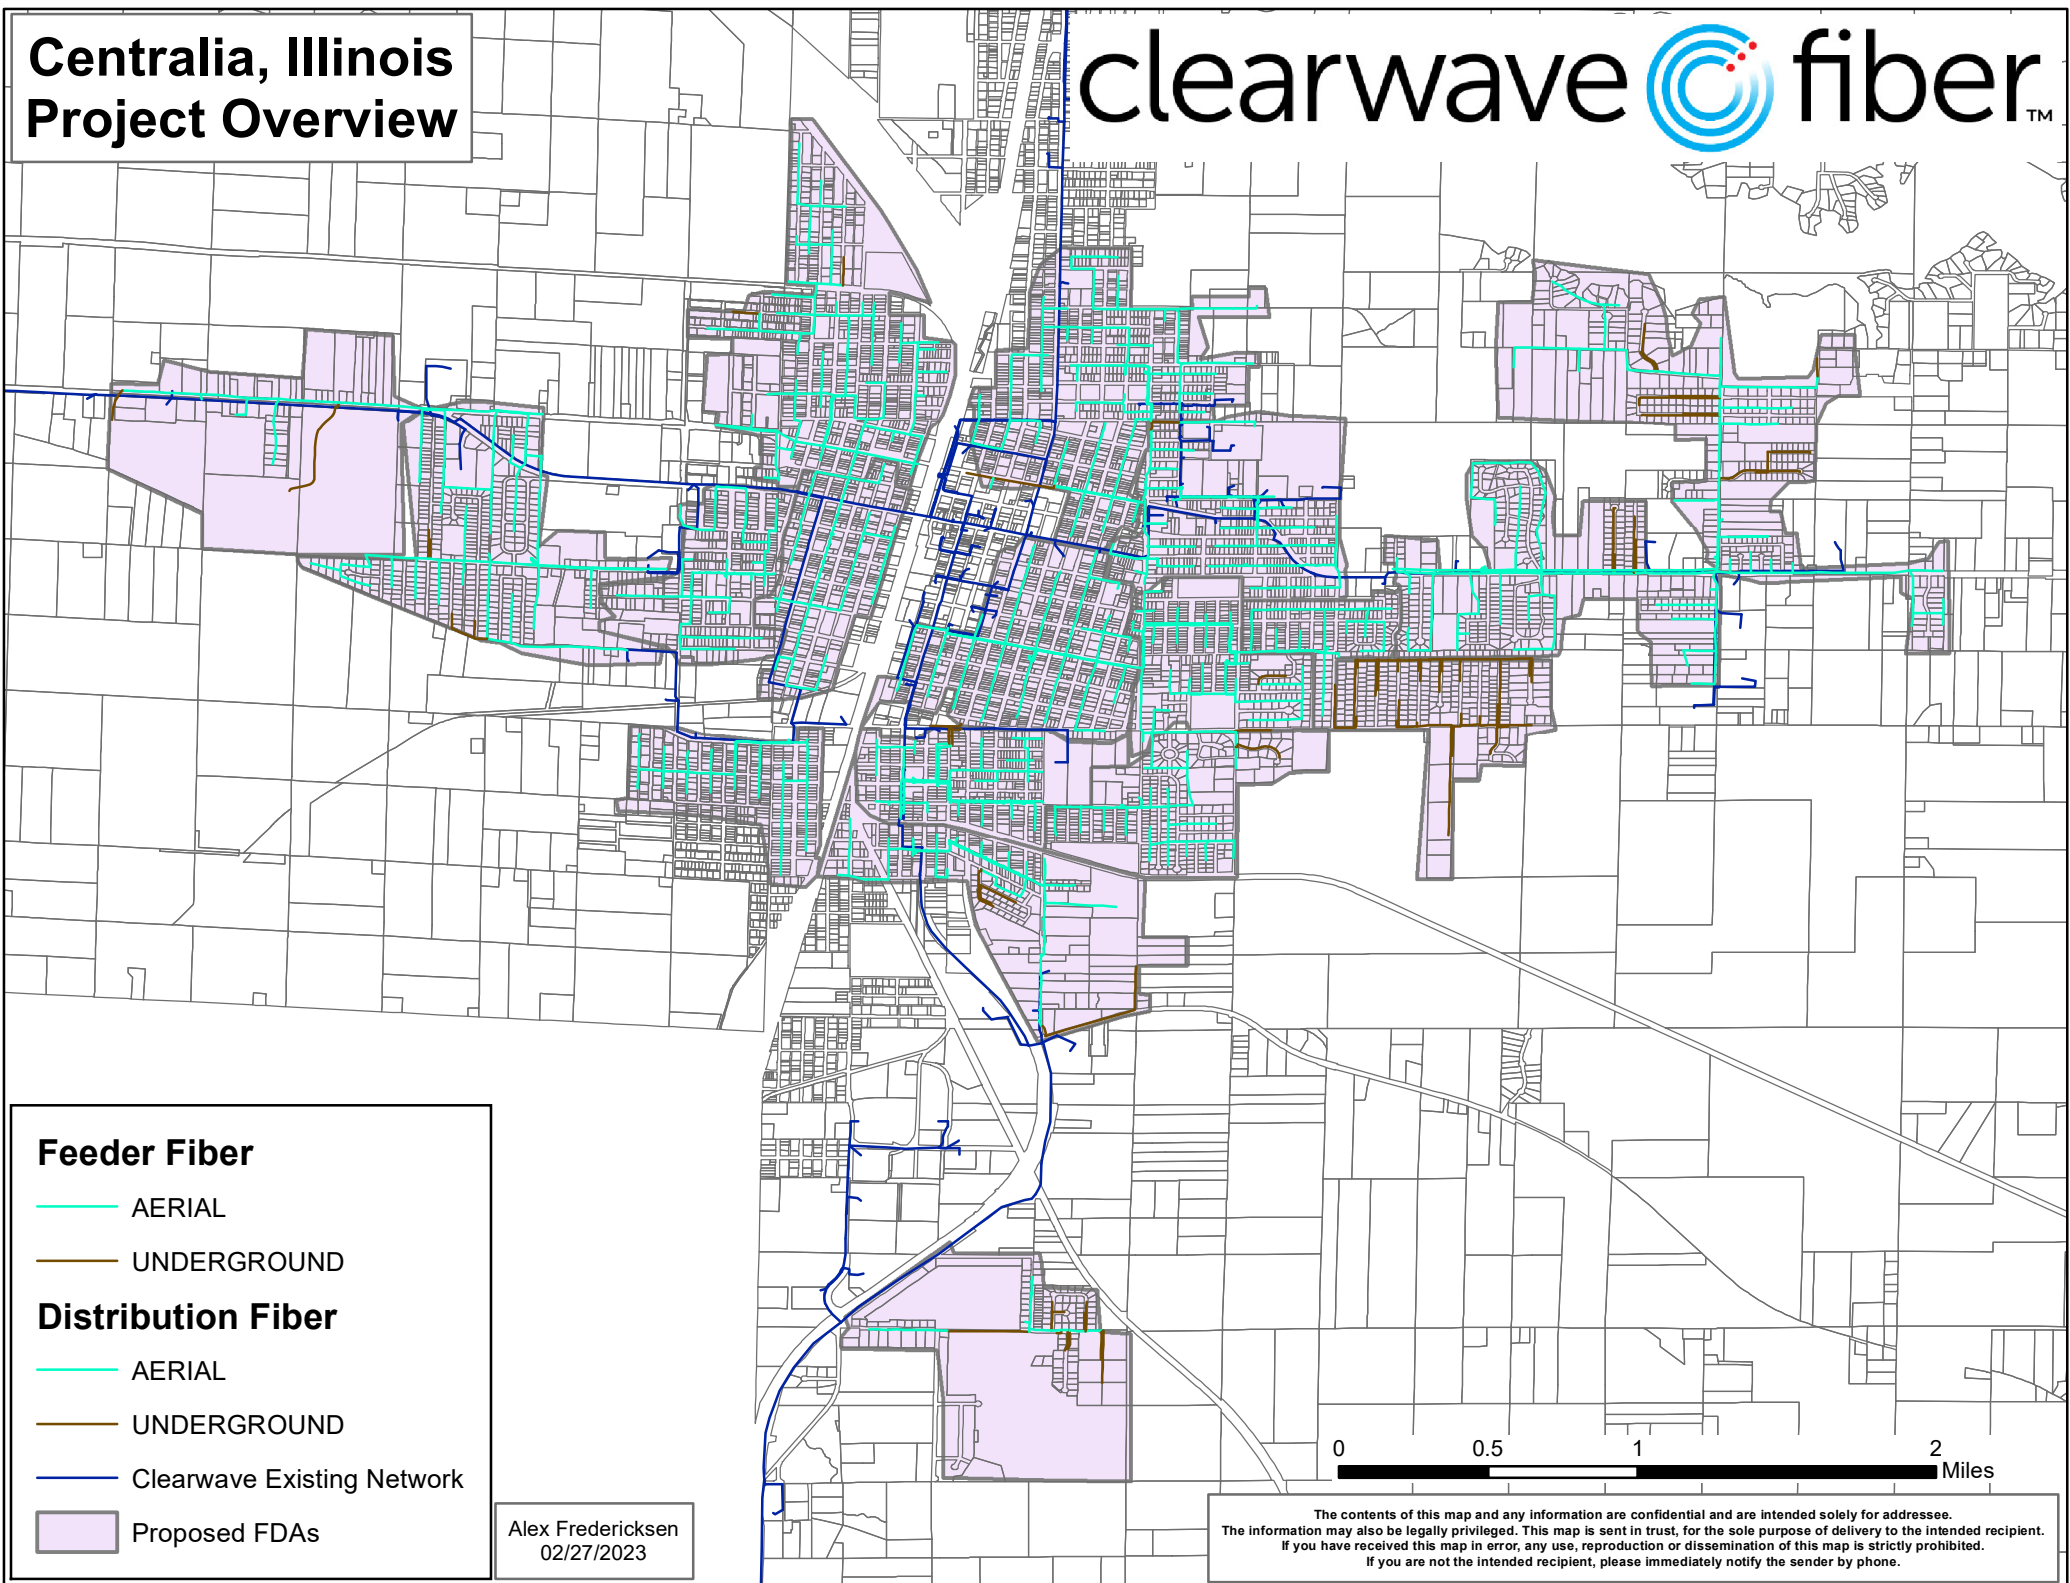

Centralia, Illinois Project Overview

Feeder Fiber

- AERIAL
- UNDERGROUND

Distribution Fiber

- AERIAL
- UNDERGROUND
- Clearwave Existing Network

Proposed FDAs

Alex Fredericksen
02/27/2023

The contents of this map and any information are confidential and are intended solely for addressee. The information may also be legally privileged. This map is sent in trust, for the sole purpose of delivery to the intended recipient. If you have received this map in error, any use, reproduction or dissemination of this map is strictly prohibited. If you are not the intended recipient, please immediately notify the sender by phone.