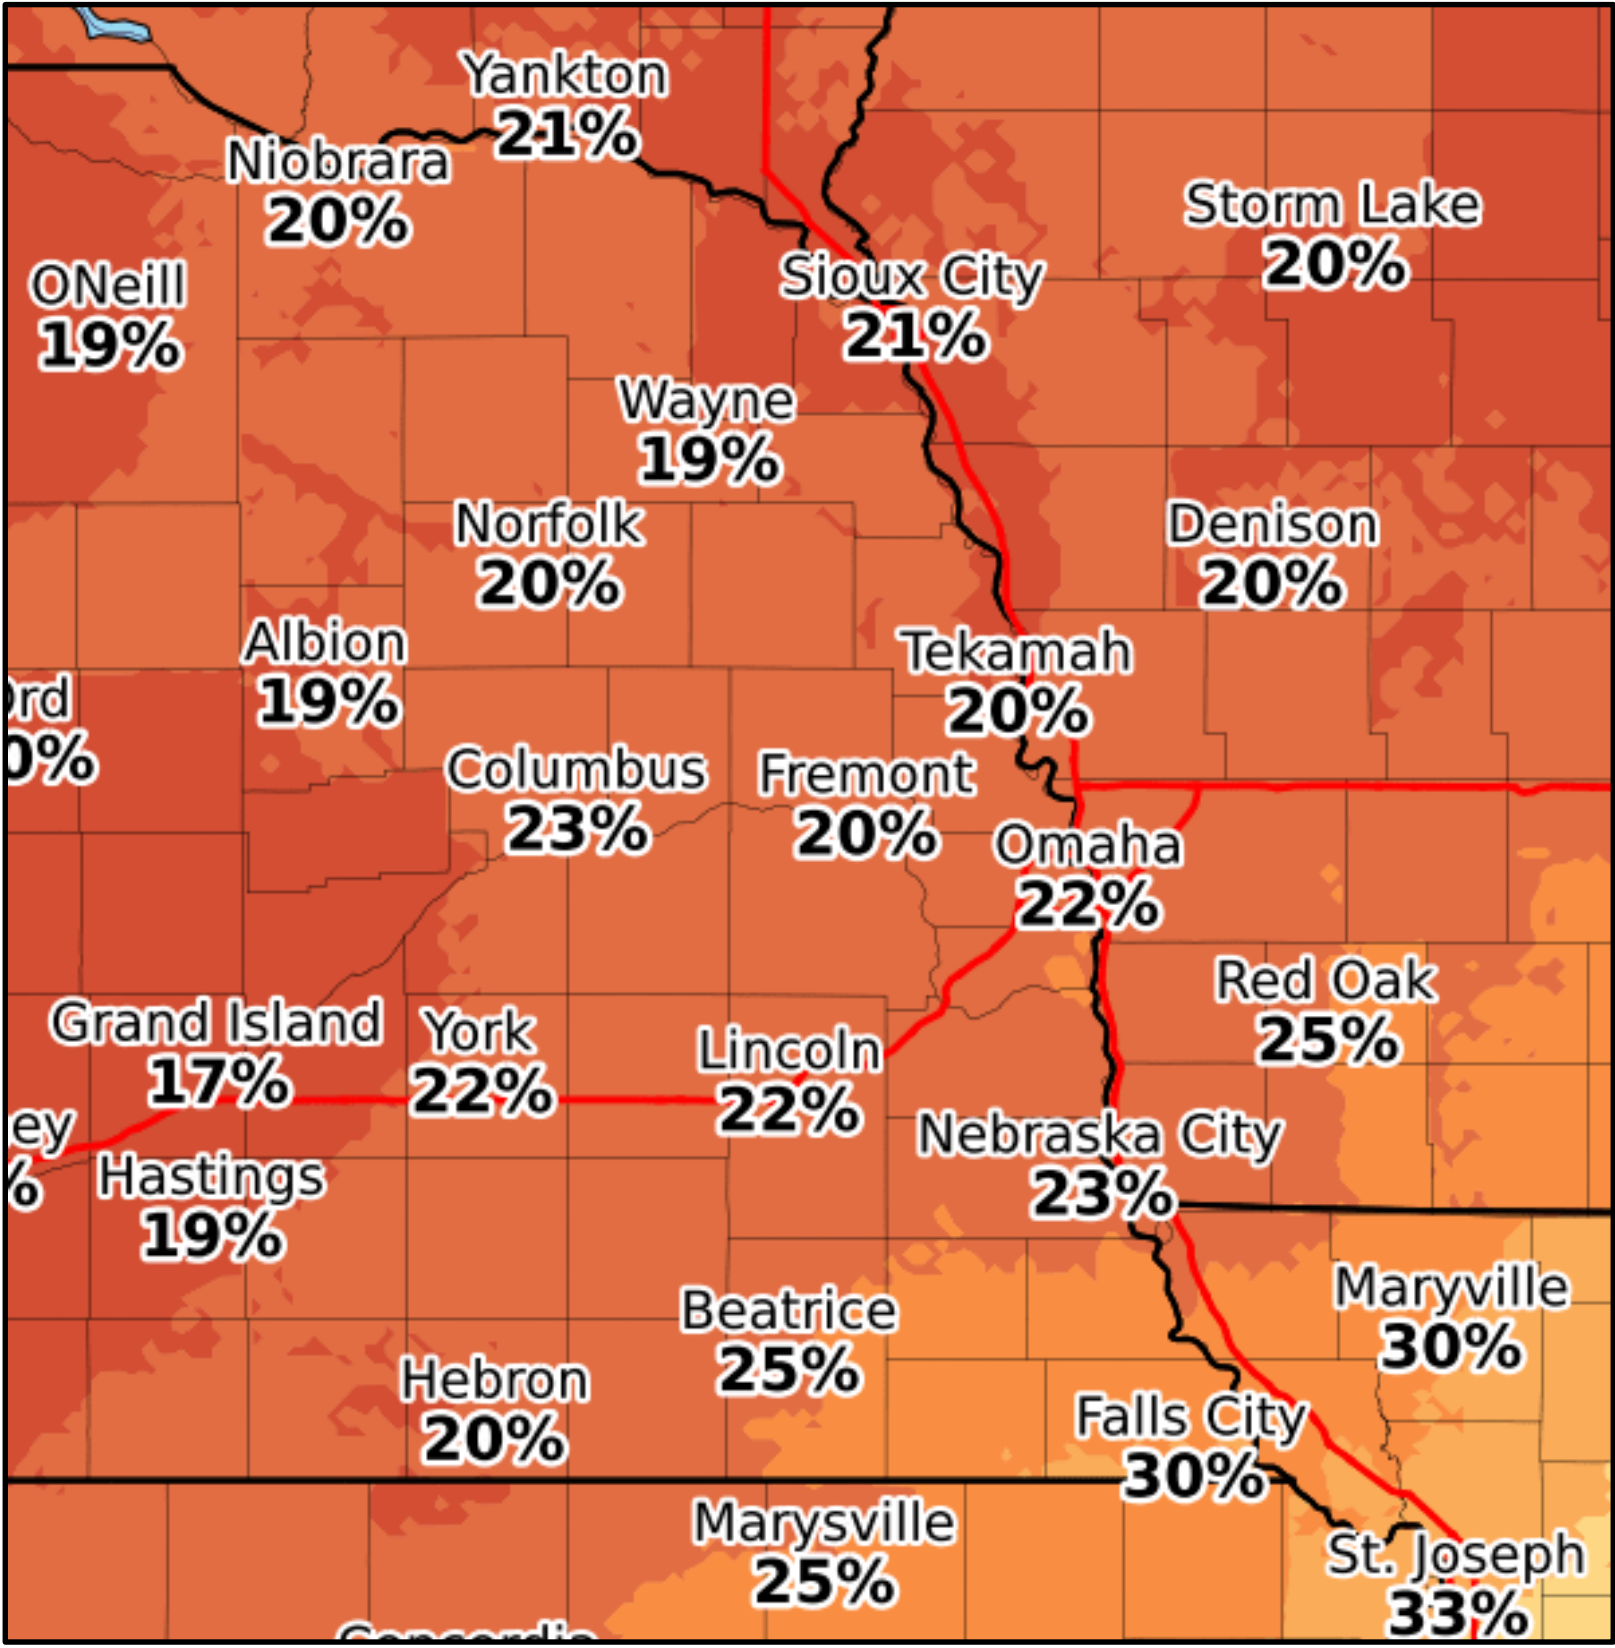

Lowest Relative Humidity This Afternoon