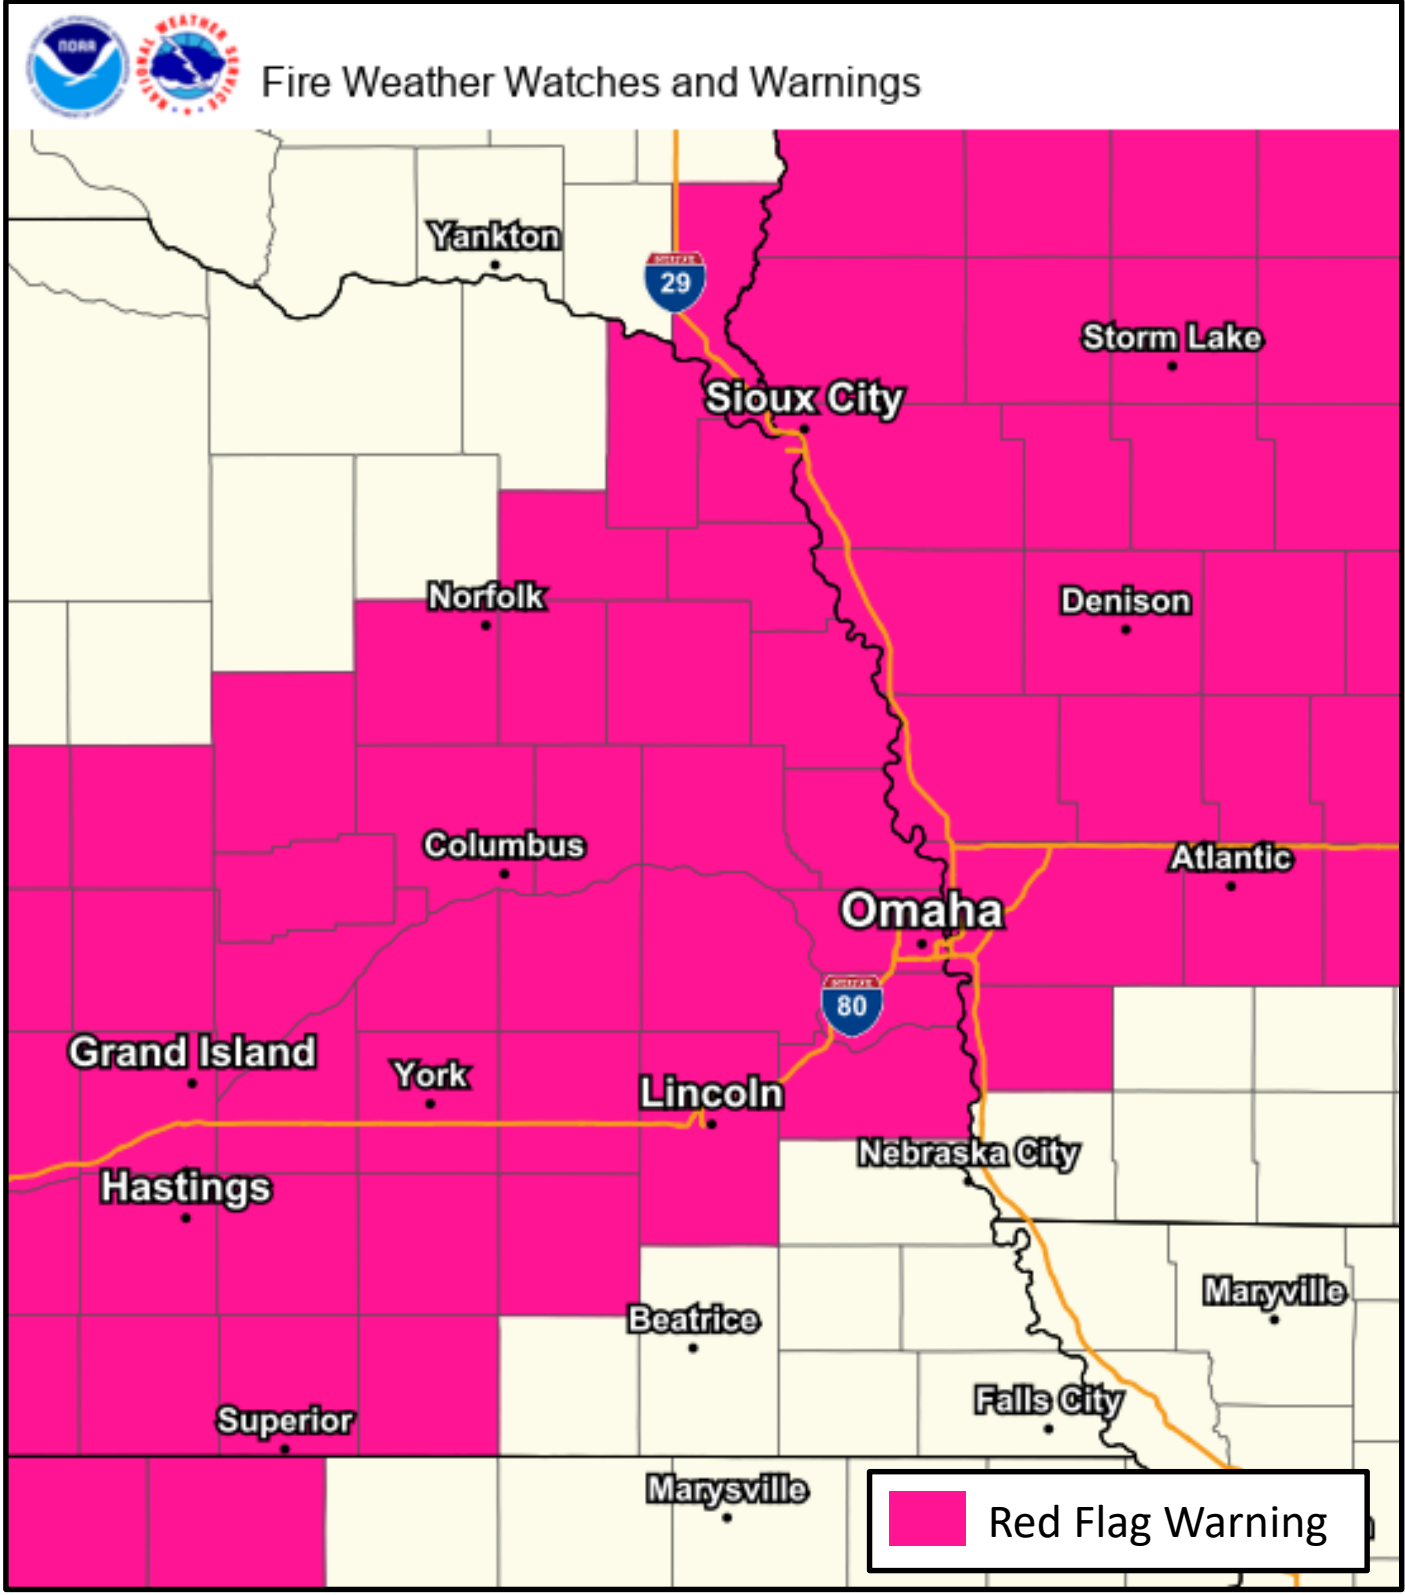

## Extreme Fire Danger Today

**RED FLAG  
WARNING  
TODAY**

The image shows a semi-circular gauge with five segments representing fire danger levels: LOW (green), MODERATE (blue), HIGH (yellow-green), VERY HIGH (orange), and EXTREME (red). A white needle points to the red segment, indicating an extreme fire danger. Below the gauge is a black bar with the text 'FIRE DANGER' in white.

### ✓ Message of the Day:

- A Red Flag Warning is in effect from 1 PM to 7 PM Today for much of eastern Nebraska and southwest Iowa
- Conditions will be favorable for rapid fire spread.
- Caution should be taken to avoid activities that may lead to fire ignition.

### Areas Impacted

Much of Eastern Nebraska and Southwest Iowa

## Red Flag Warning