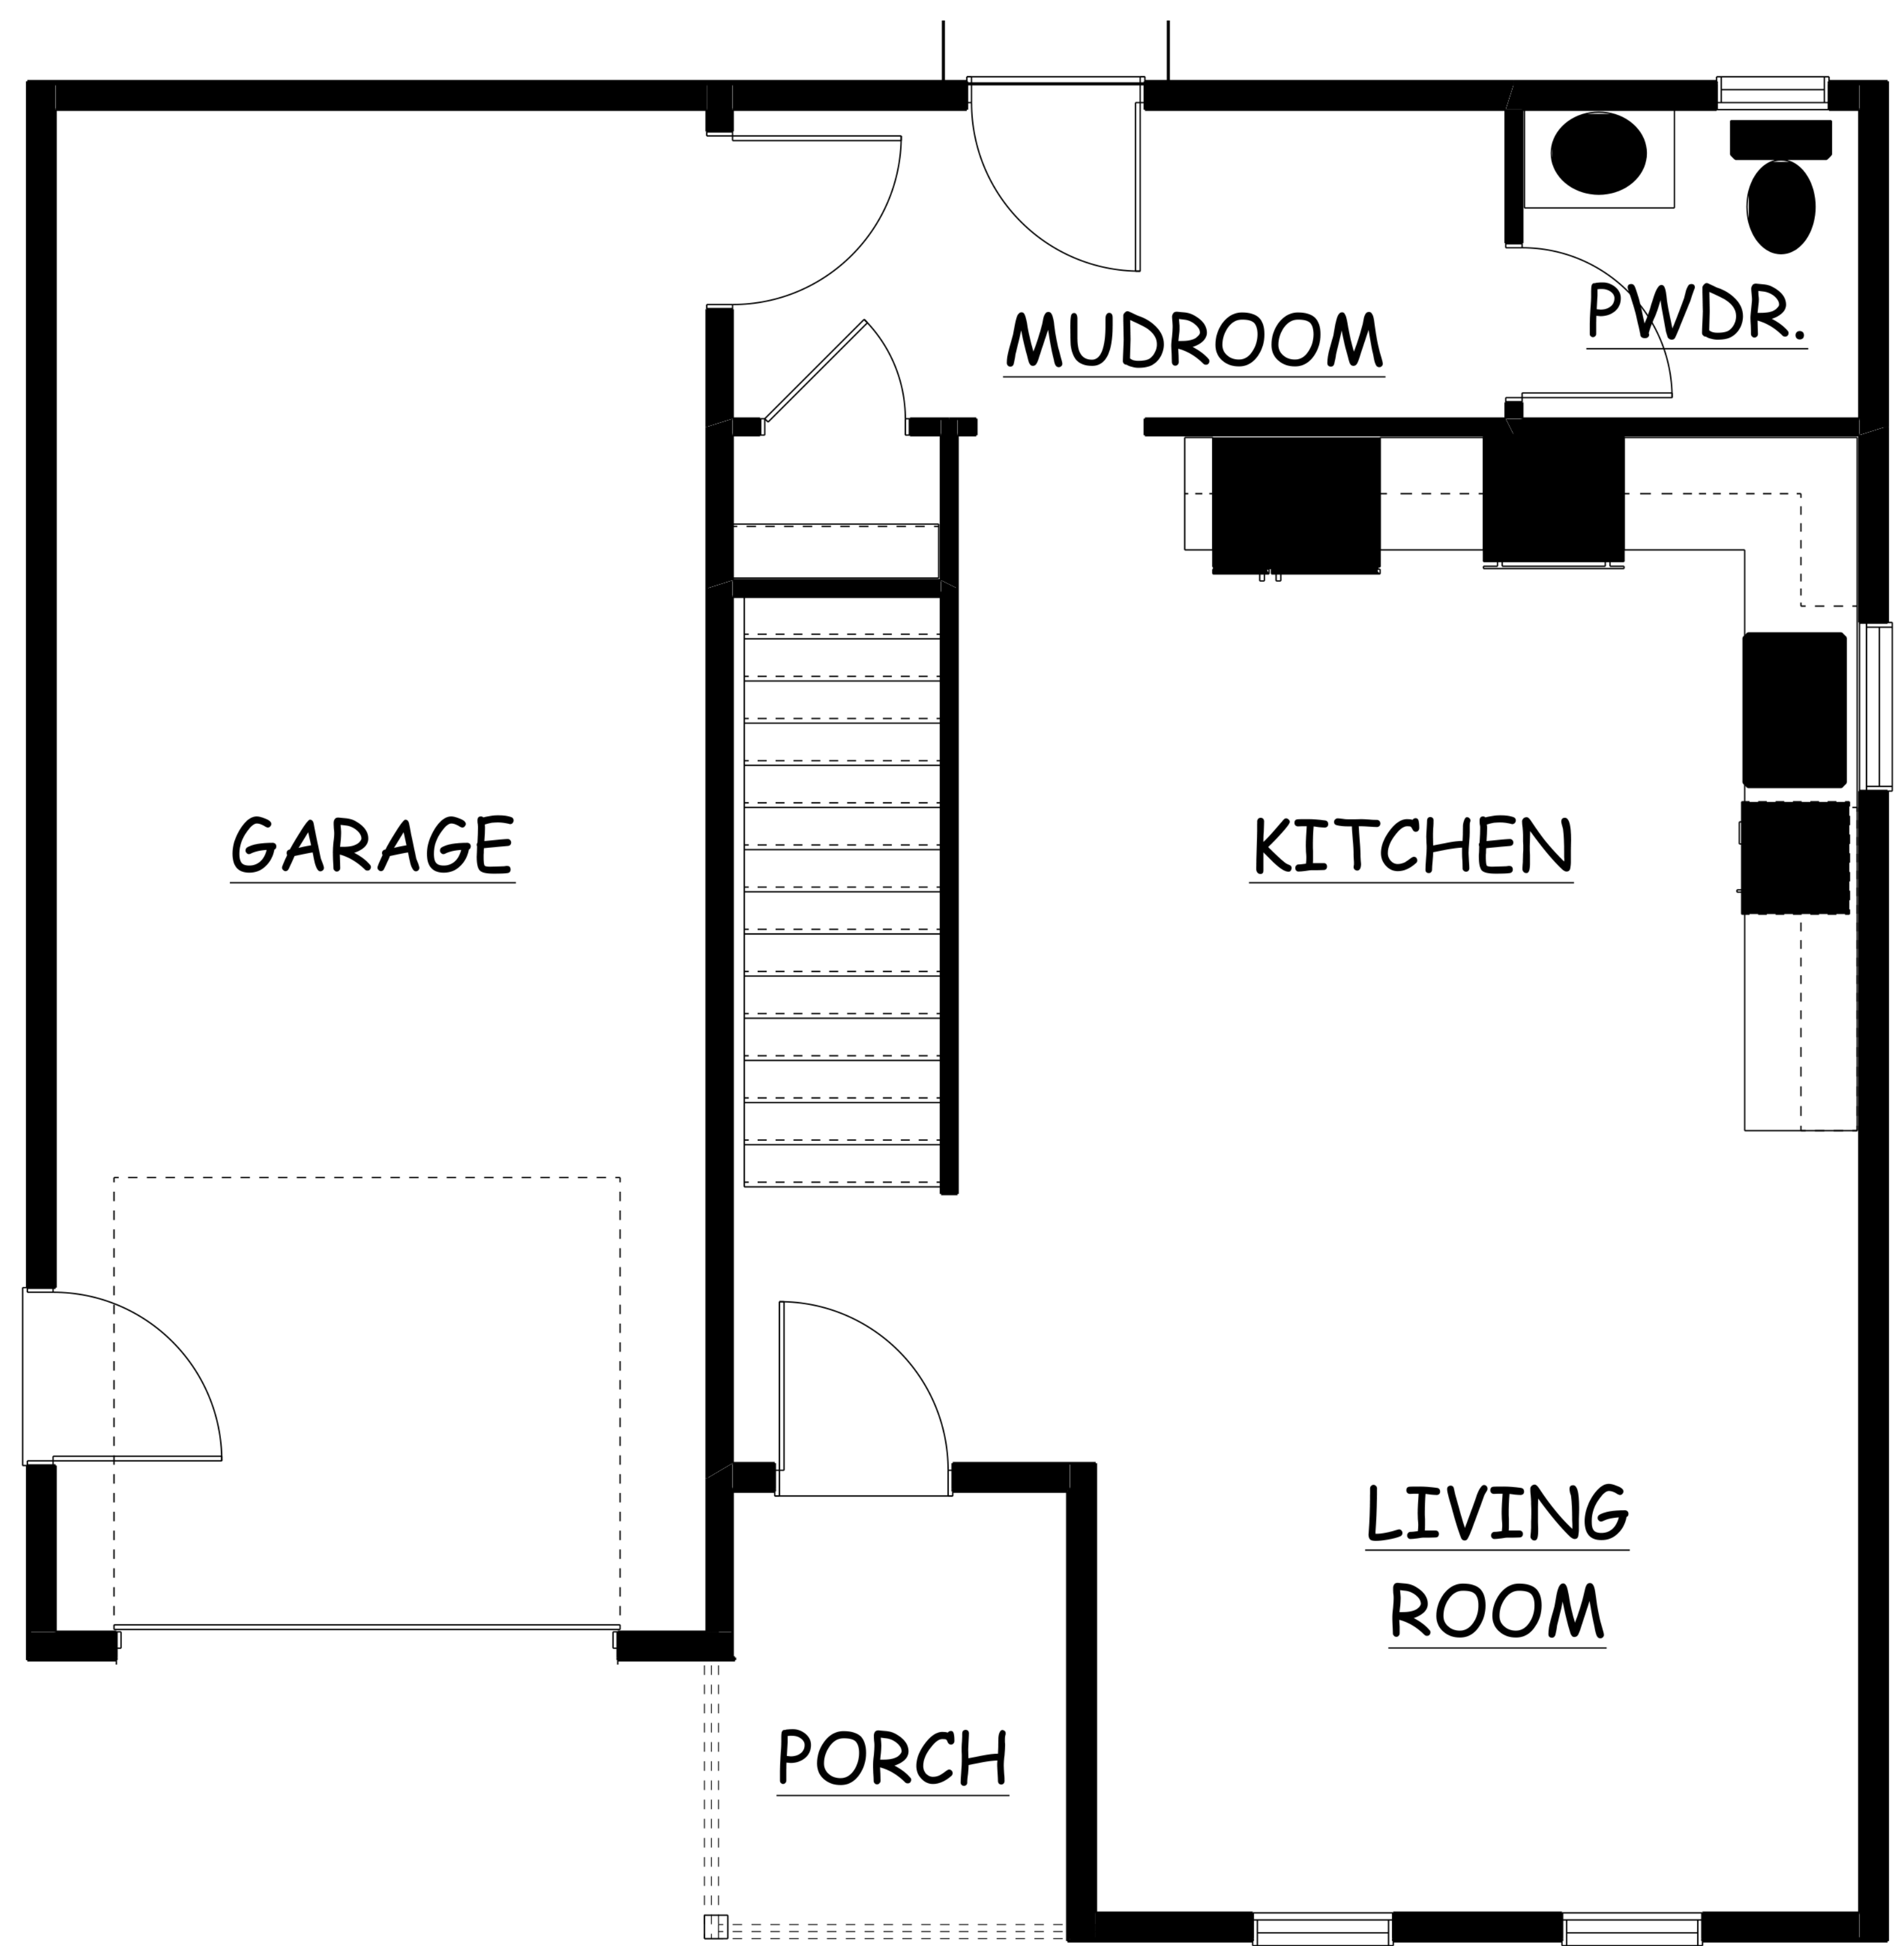

HABITAT HOMESTEAD

project Details

2-bedroom single-family floor plan

MAIN FLOOR