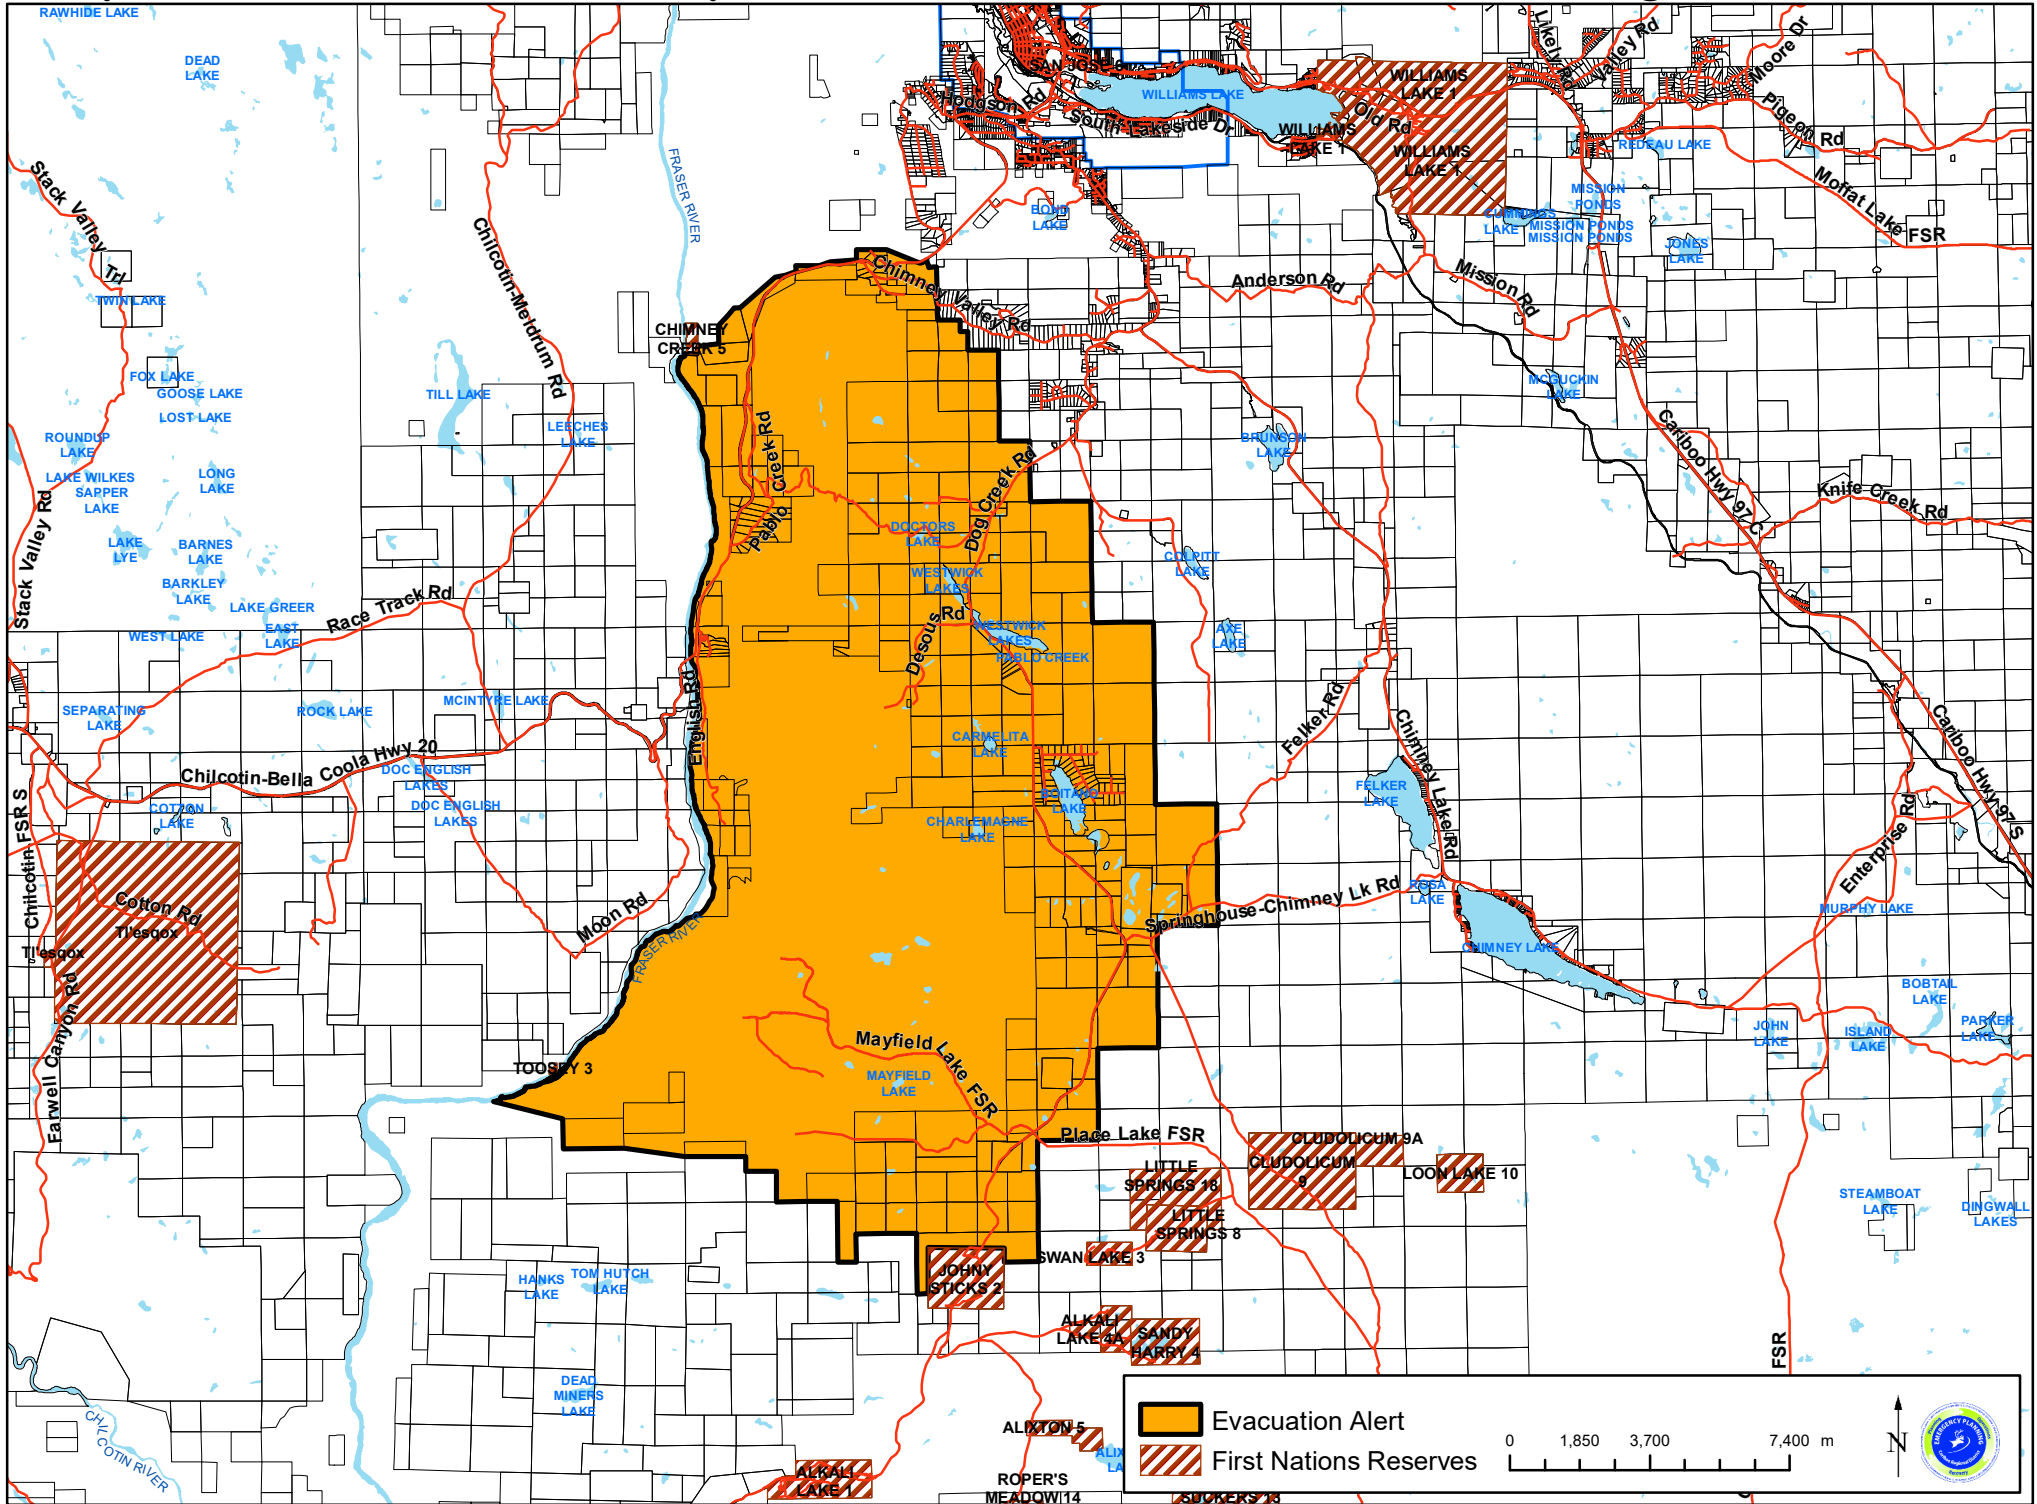

Mayfield Lake Area North to Buckley Drive, West to Fraser River Evacuation Alert, Aug 10, 2018, 1:30 PM

Evacuation Alert
 First Nations Reserves

0 1,850 3,700 7,400 m