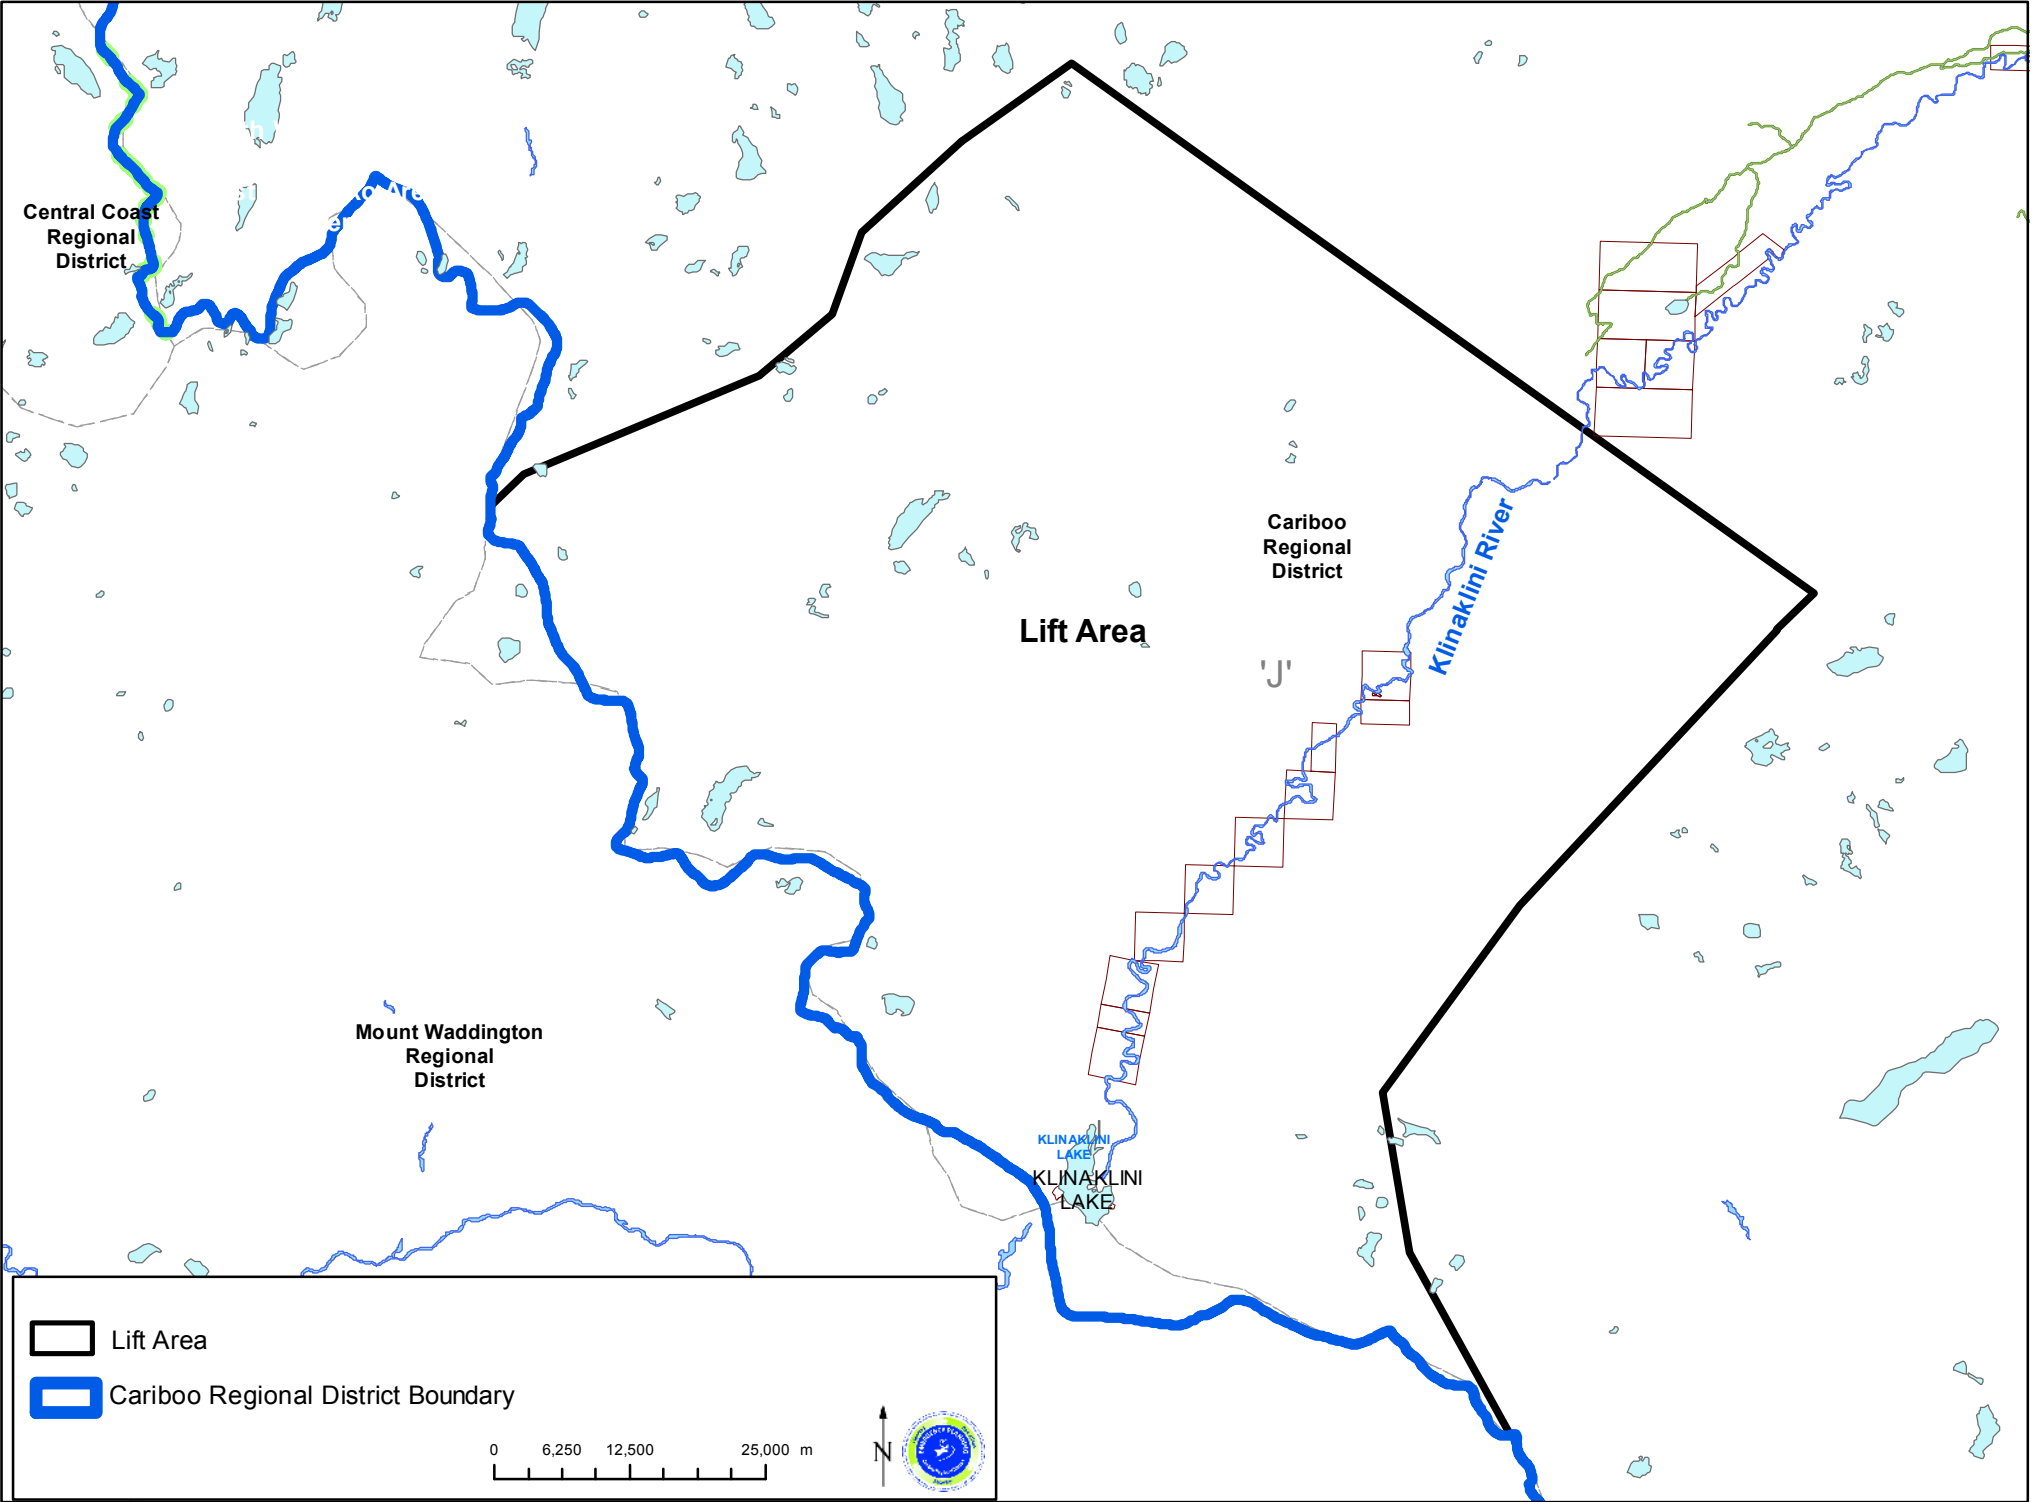

# Klinaklini Lake Area Evacuation Alert Lift, Sept 14, 2018 11:00 AM

Central Coast  
Regional  
District

Cariboo  
Regional  
District

Mount Waddington  
Regional  
District

Lift Area

Klinaklini River

KLINAKLINI  
LAKE  
KLINAKLINI  
LAKE

□ Lift Area

▬ Cariboo Regional District Boundary

0 6,250 12,500 25,000 m