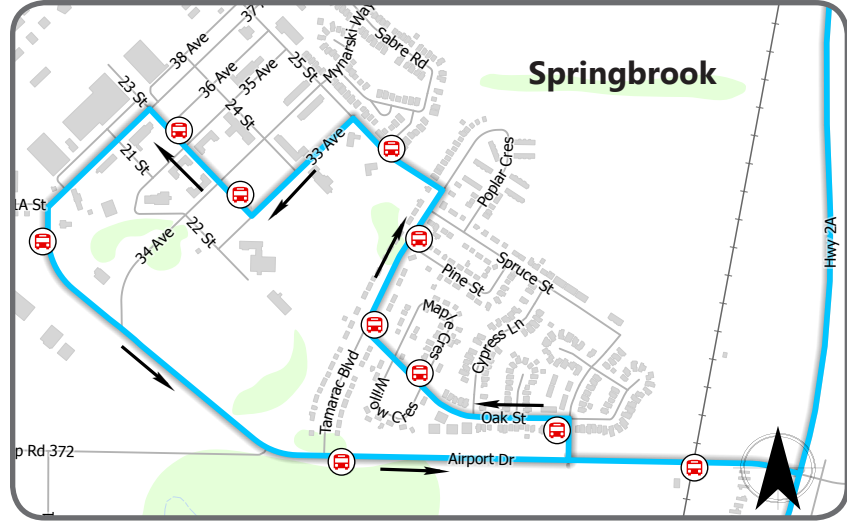

The 2A South Regional route connects all the communities along the 2A corridor.

This service connects at Bower Mall with Red Deer Transit. Please note that Red Deer Transit fares will apply for additional destinations in the city.

South Regional Transit

INNISFAIL | PENHOLD | SPRINGBROOK | RED DEER

Connecting to the people and places that matter to you.

Provided in Partnership by

The 2A South Regional Transit is a collaborative two-year pilot project between the Government of Alberta and the communities of Innisfail, Penhold, and Red Deer County. For more information on this project, please contact your local municipal office and their website.

Bus service operated by Red Deer Transit

ROUTE 103 – 2A SOUTH REGIONAL TRANSIT (Monday to Friday)

(O/S - Out of Service)

DEPART								ARRIVE	
SOUTHBOUND			NORTHBOUND						
Bower Mall * Bennett St./Baker Av. Red Deer	Chinooks Edge 50 St. Innisfail	Historical Village 42 St./52 Av. Innisfail	Penhold Clinic Robinson Av./Hawkrigde Bv. Penhold	Multiplex Waskasoo Av. / Multiplex Penhold	EB Airport Dr Hwy 2A Redwood Bv. / Airport Dr. Springbrook	Airport Airport Dr. Springbrook	The Bay ** Gaetz Av. / Bennett St. Red Deer	Bower Mall *** Bennett St. / Baker Av. Red Deer	
6:30 AM	6:55 AM	7:00 AM	7:15 AM	7:18 AM	7:23 AM	7:27 AM	7:41 AM	7:45 AM	
8:00 AM	8:25 AM	8:30 AM	8:45 AM	8:48 AM	8:53 AM	8:57 AM	9:11 AM	9:15 AM O/S	

To get off at bus stops prior to Bower Mall, ring the bell to notify the driver of your desired departure point.

- * Route 1 from City Centre arrives at 6:26 AM | 7:56 AM | 1:26 PM | 3:26 PM | 5:26 PM. Transfers from Route 10 will be on Gaetz Av./22 St. and arrives at 1:34 PM | 3:34 PM | 5:34 PM
- ** Transfer here to Route 10 for service to Red Deer College and Hospital. Route 10 arrives at 7:45 AM | 9:15 AM | 2:45 PM | 5:45 PM | 7:15 PM
- *** Transfer here to Route 1 for service to City Centre. Route 1 arrives at 7:57 AM | 9:27 AM | 3:57 PM | 5:27 PM | 7:27 PM