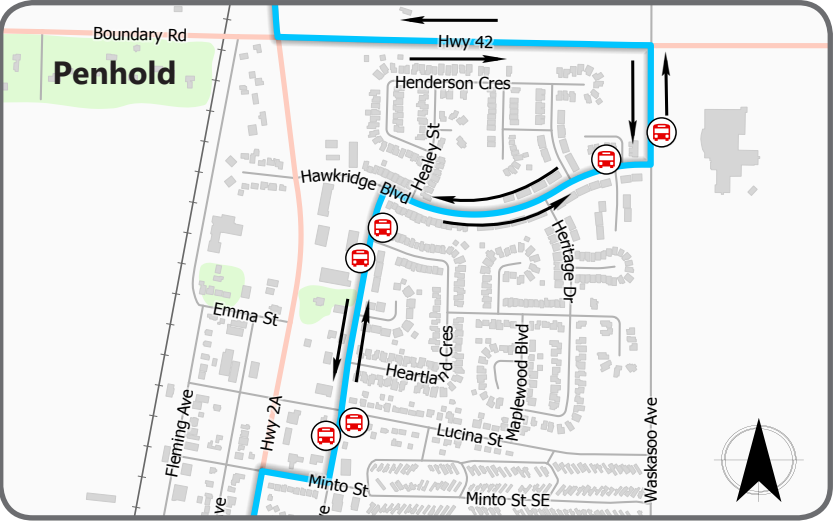

The 2A South Regional route connects all the communities along the 2A corridor.

This service connects at Bower Mall with Red Deer Transit. Please note that Red Deer Transit fares will apply for additional destinations in the city.

Bus service operated by Red Deer Transit

ROUTE 103 – 2A SOUTH REGIONAL TRANSIT (Monday to Friday)

(O/S - Out of Service)

DEPART								ARRIVE	
SOUTHBOUND			NORTHBOUND						
Bower Mall * Bennett St./Baker Av. Red Deer	Chinooks Edge 50 St. Innisfail	Historical Village 42 St./52 Av. Innisfail	Penhold Clinic Robinson Av./Hawkrigde Bv. Penhold	Multiplex Waskasoo Av. / Multiplex Penhold	EB Airport Dr Hwy 2A Redwood Bv. / Airport Dr. Springbrook	Airport Airport Dr. Springbrook	The Bay ** Gaetz Av. / Bennett St. Red Deer	Bower Mall *** Bennett St. / Baker Av. Red Deer	
6:30 AM	6:55 AM	7:00 AM	7:15 AM	7:18 AM	7:23 AM	7:27 AM	7:41 AM	7:45 AM	
8:00 AM	8:25 AM	8:30 AM	8:45 AM	8:48 AM	8:53 AM	8:57 AM	9:11 AM	9:15 AM O/S	

To get off at bus stops prior to Bower Mall, ring the bell to notify the driver of your desired departure point.

- * Route 1 from City Centre arrives at 6:26 AM | 7:56 AM | 1:26 PM | 3:26 PM | 5:26 PM. Transfers from Route 10 will be on Gaetz Av./22 St. and arrives at 1:34 PM | 3:34 PM | 5:34 PM
- ** Transfer here to Route 10 for service to Red Deer College and Hospital. Route 10 arrives at 7:45 AM | 9:15 AM | 2:45 PM | 5:45 PM | 7:15 PM
- *** Transfer here to Route 1 for service to City Centre. Route 1 arrives at 7:57 AM | 9:27 AM | 3:57 PM | 5:27 PM | 7:27 PM