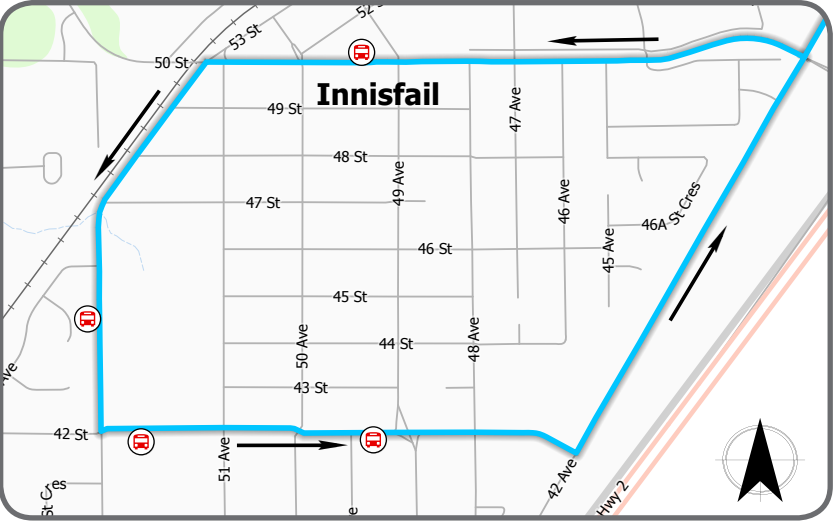

The 2A South Regional route connects all the communities along the 2A corridor.

This service connects at Bower Mall with Red Deer Transit. Please note that Red Deer Transit fares will apply for additional destinations in the city.

Bus service operated by Red Deer Transit

ROUTE 103 – 2A SOUTH REGIONAL TRANSIT (Monday to Friday)

(O/S - Out of Service)

DEPART								ARRIVE	
SOUTHBOUND			NORTHBOUND						
Bower Mall * Bennett St./Baker Av. Red Deer	Chinooks Edge 50 St. Innisfail	Historical Village 42 St./52 Av. Innisfail	Penhold Clinic Robinson Av./Hawkrigde Bv. Penhold	Multiplex Waskasoo Av. / Multiplex Penhold	EB Airport Dr Hwy 2A Redwood Bv. / Airport Dr. Springbrook	Airport Airport Dr. Springbrook	The Bay ** Gaetz Av. / Bennett St. Red Deer	Bower Mall *** Bennett St. / Baker Av. Red Deer	
6:30 AM	6:55 AM	7:00 AM	7:15 AM	7:18 AM	7:23 AM	7:27 AM	7:41 AM	7:45 AM	
8:00 AM	8:25 AM	8:30 AM	8:45 AM	8:48 AM	8:53 AM	8:57 AM	9:11 AM	9:15 AM O/S	

To get off at bus stops prior to Bower Mall, ring the bell to notify the driver of your desired departure point.

- * Route 1 from City Centre arrives at 6:26 AM | 7:56 AM | 1:26 PM | 3:26 PM | 5:26 PM. Transfers from Route 10 will be on Gaetz Av./22 St. and arrives at 1:34 PM | 3:34 PM | 5:34 PM
- ** Transfer here to Route 10 for service to Red Deer College and Hospital. Route 10 arrives at 7:45 AM | 9:15 AM | 2:45 PM | 5:45 PM | 7:15 PM
- *** Transfer here to Route 1 for service to City Centre. Route 1 arrives at 7:57 AM | 9:27 AM | 3:57 PM | 5:27 PM | 7:27 PM