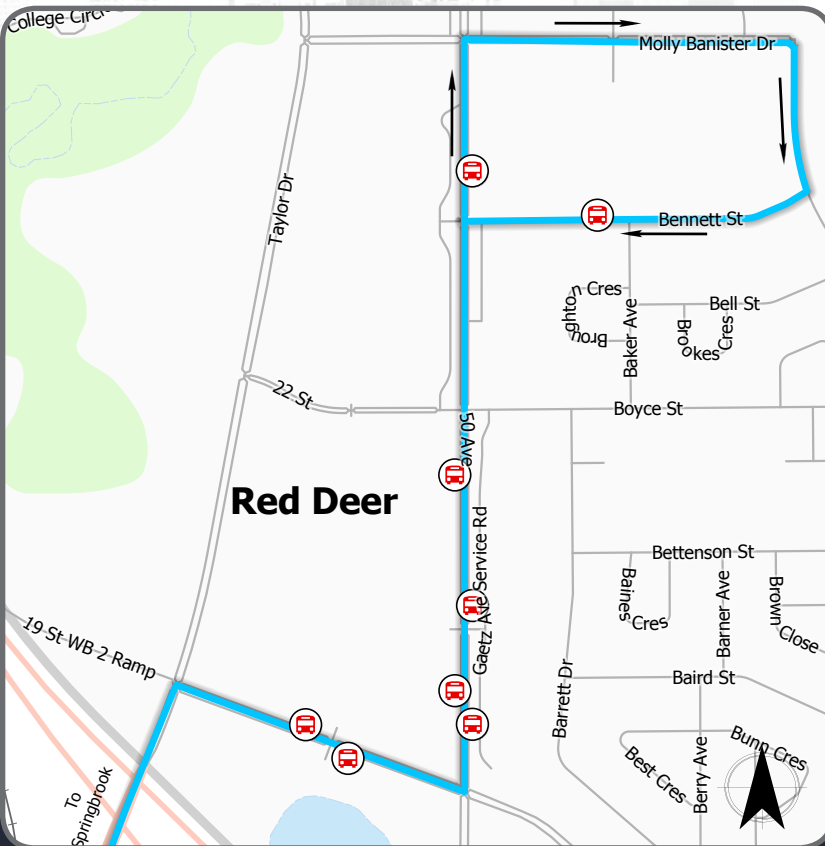

The 2A South Regional route connects all the communities along the 2A corridor.

This service connects at Bower Mall with Red Deer Transit. Please note that Red Deer Transit fares will apply for additional destinations in the city.

South Regional Transit

INNISFAIL | PENHOLD | SPRINGBROOK | RED DEER

Connecting to the people and places that matter to you.

Provided in Partnership by

The 2A South Regional Transit is a collaborative two-year pilot project between the Government of Alberta and the communities of Innisfail, Penhold, and Red Deer County. For more information on this project, please contact your local municipal office and their website.

Bus service operated by Red Deer Transit

ROUTE 103 – 2A SOUTH REGIONAL TRANSIT (Monday to Friday)

(O/S - Out of Service)

DEPART								ARRIVE	
SOUTHBOUND			NORTHBOUND						
Bower Mall * Bennett St./Baker Av. Red Deer	Chinooks Edge 50 St. Innisfail	Historical Village 42 St./52 Av. Innisfail	Penhold Clinic Robinson Av./Hawkrigde Bv. Penhold	Multiplex Waskasoo Av. / Multiplex Penhold	EB Airport Dr Hwy 2A Redwood Bv. / Airport Dr. Springbrook	Airport Airport Dr. Springbrook	The Bay ** Gaetz Av. / Bennett St. Red Deer	Bower Mall *** Bennett St. / Baker Av. Red Deer	
6:30 AM	6:55 AM	7:00 AM	7:15 AM	7:18 AM	7:23 AM	7:27 AM	7:41 AM	7:45 AM	
8:00 AM	8:25 AM	8:30 AM	8:45 AM	8:48 AM	8:53 AM	8:57 AM	9:11 AM	9:15 AM O/S	

To get off at bus stops prior to Bower Mall, ring the bell to notify the driver of your desired departure point.

- * Route 1 from City Centre arrives at 6:26 AM | 7:56 AM | 1:26 PM | 3:26 PM | 5:26 PM. Transfers from Route 10 will be on Gaetz Av./22 St. and arrives at 1:34 PM | 3:34 PM | 5:34 PM
- ** Transfer here to Route 10 for service to Red Deer College and Hospital. Route 10 arrives at 7:45 AM | 9:15 AM | 2:45 PM | 5:45 PM | 7:15 PM
- *** Transfer here to Route 1 for service to City Centre. Route 1 arrives at 7:57 AM | 9:27 AM | 3:57 PM | 5:27 PM | 7:27 PM