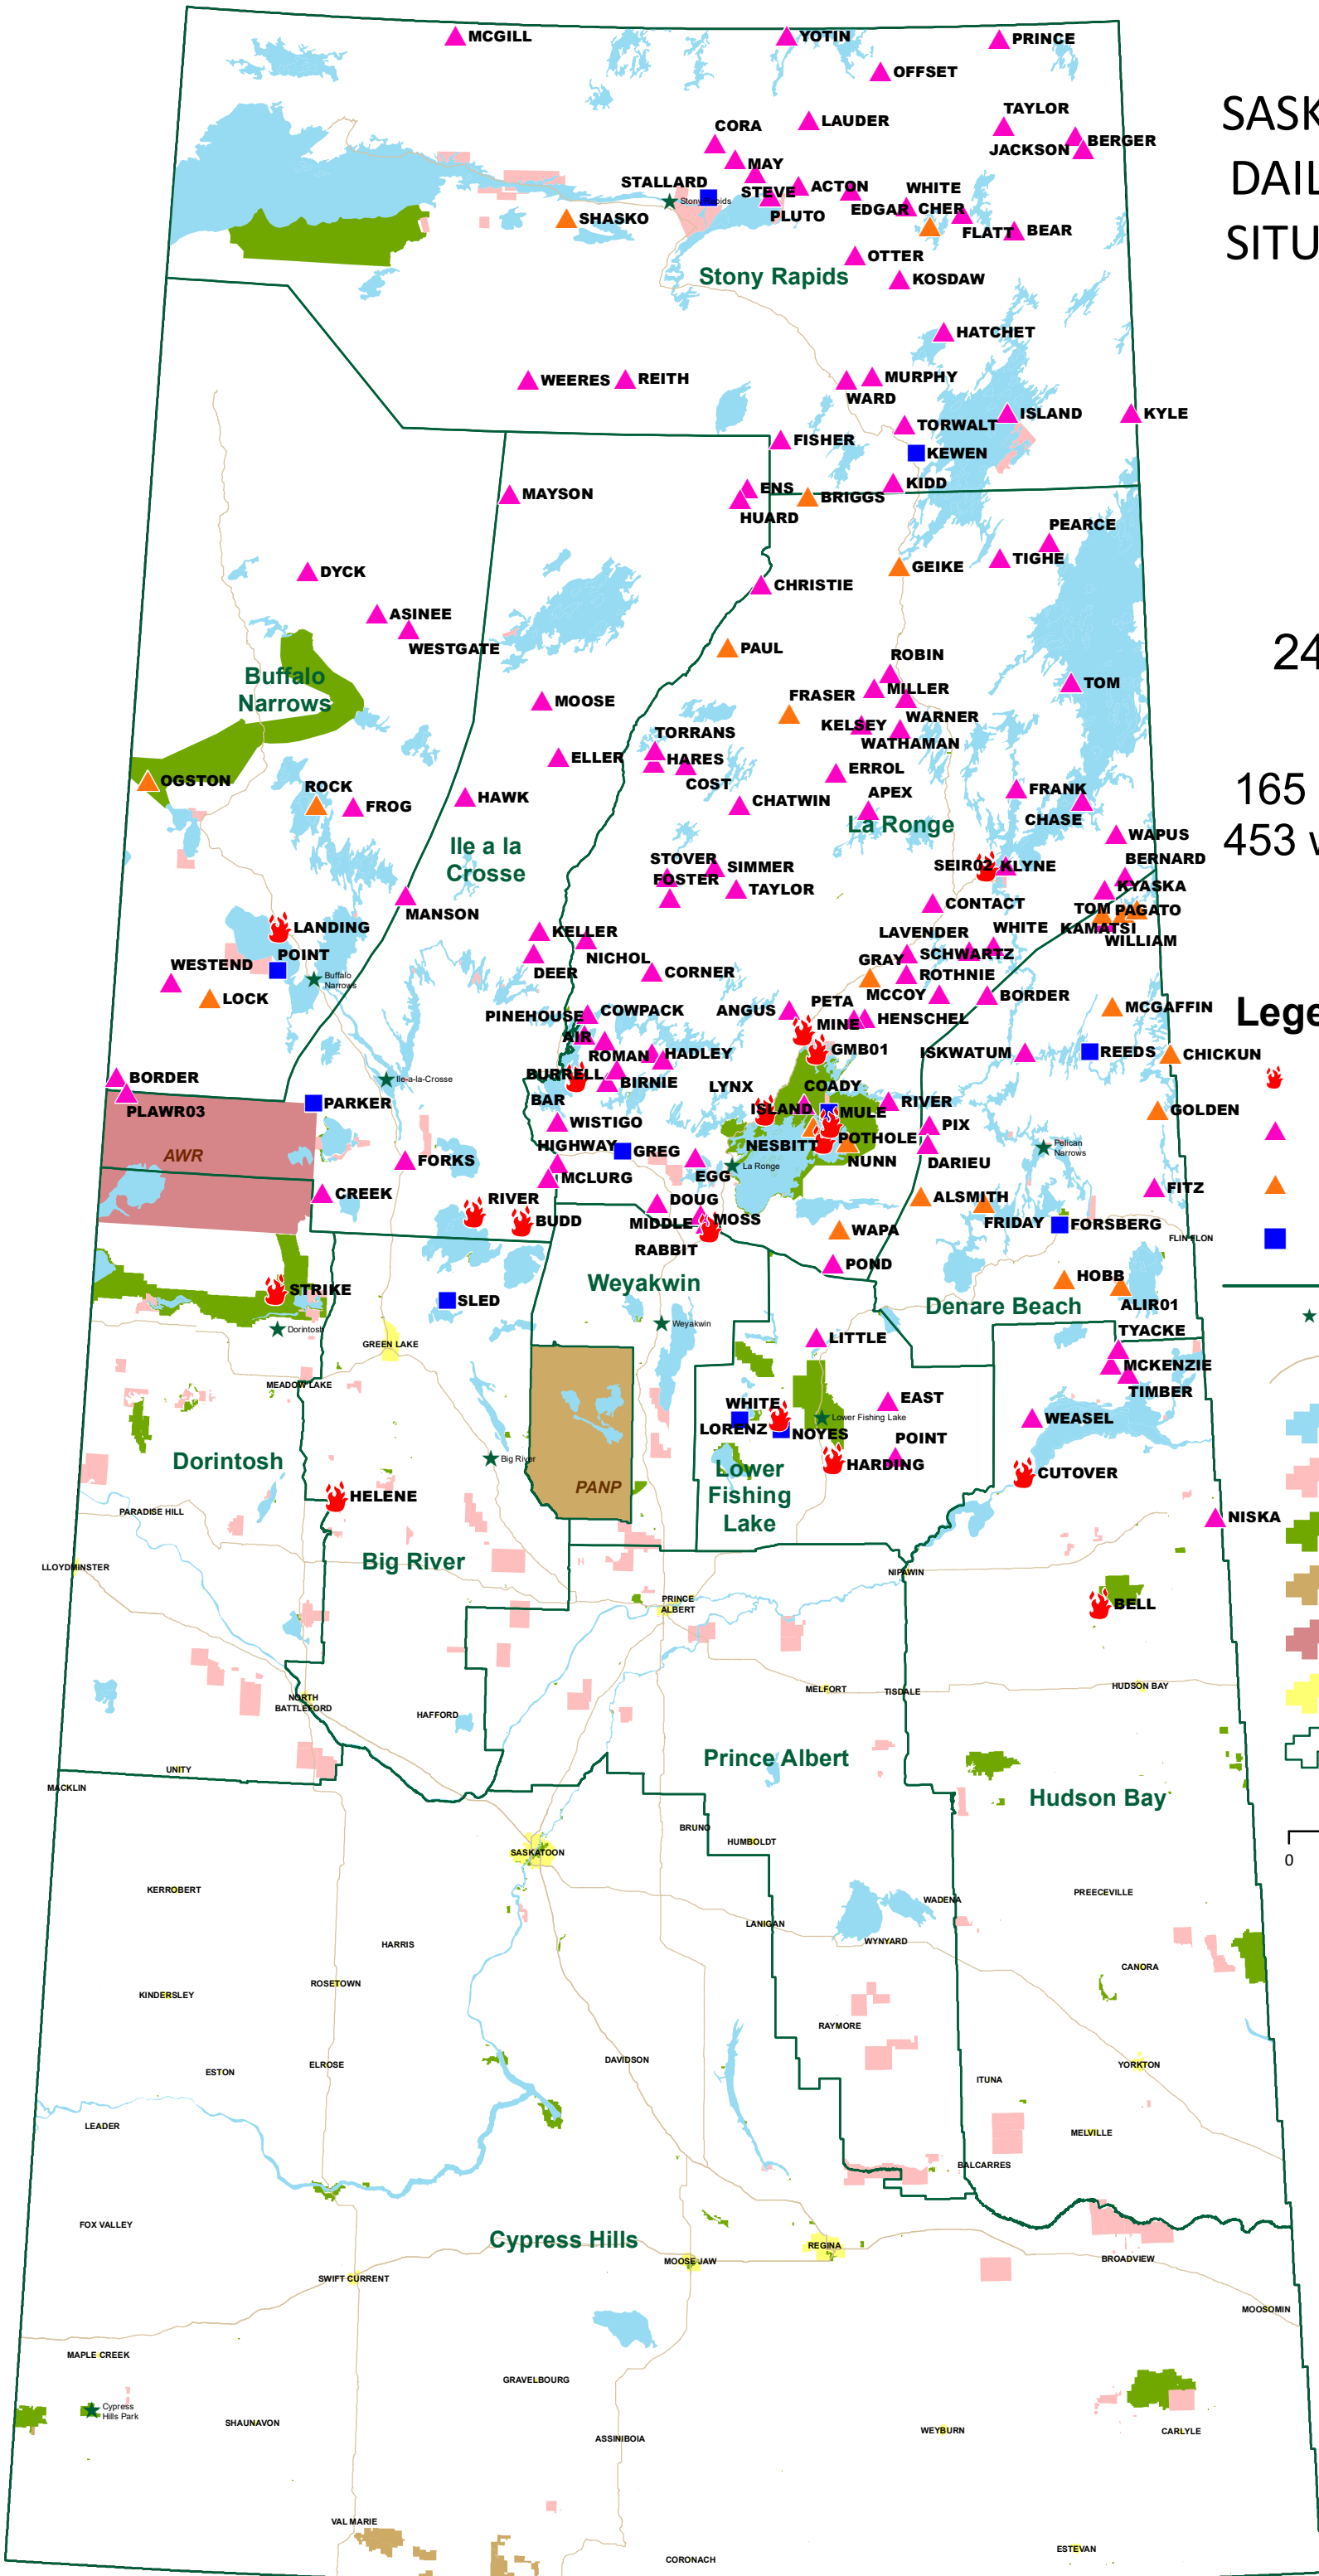

SASKATCHEWAN DAILY WILDFIRE SITUATION MAP

24 Jul 2021

165 active wildfires
453 wildfires to date

Legend

-  Not Contained
-  Ongoing Assessment
-  Protecting Values
-  Contained
-  Communities
-  Highways
-  Waterbodies
-  First Nation Reserves
-  Provincial Park
-  National Park
-  Air Weapons Range
-  Urban Municipality
-  Protection Area

Saskatchewan Public Safety Agency
GIS Services

Information as depicted is subject to change, therefore the Government of Saskatchewan assumes no responsibility for discrepancies at time of use.