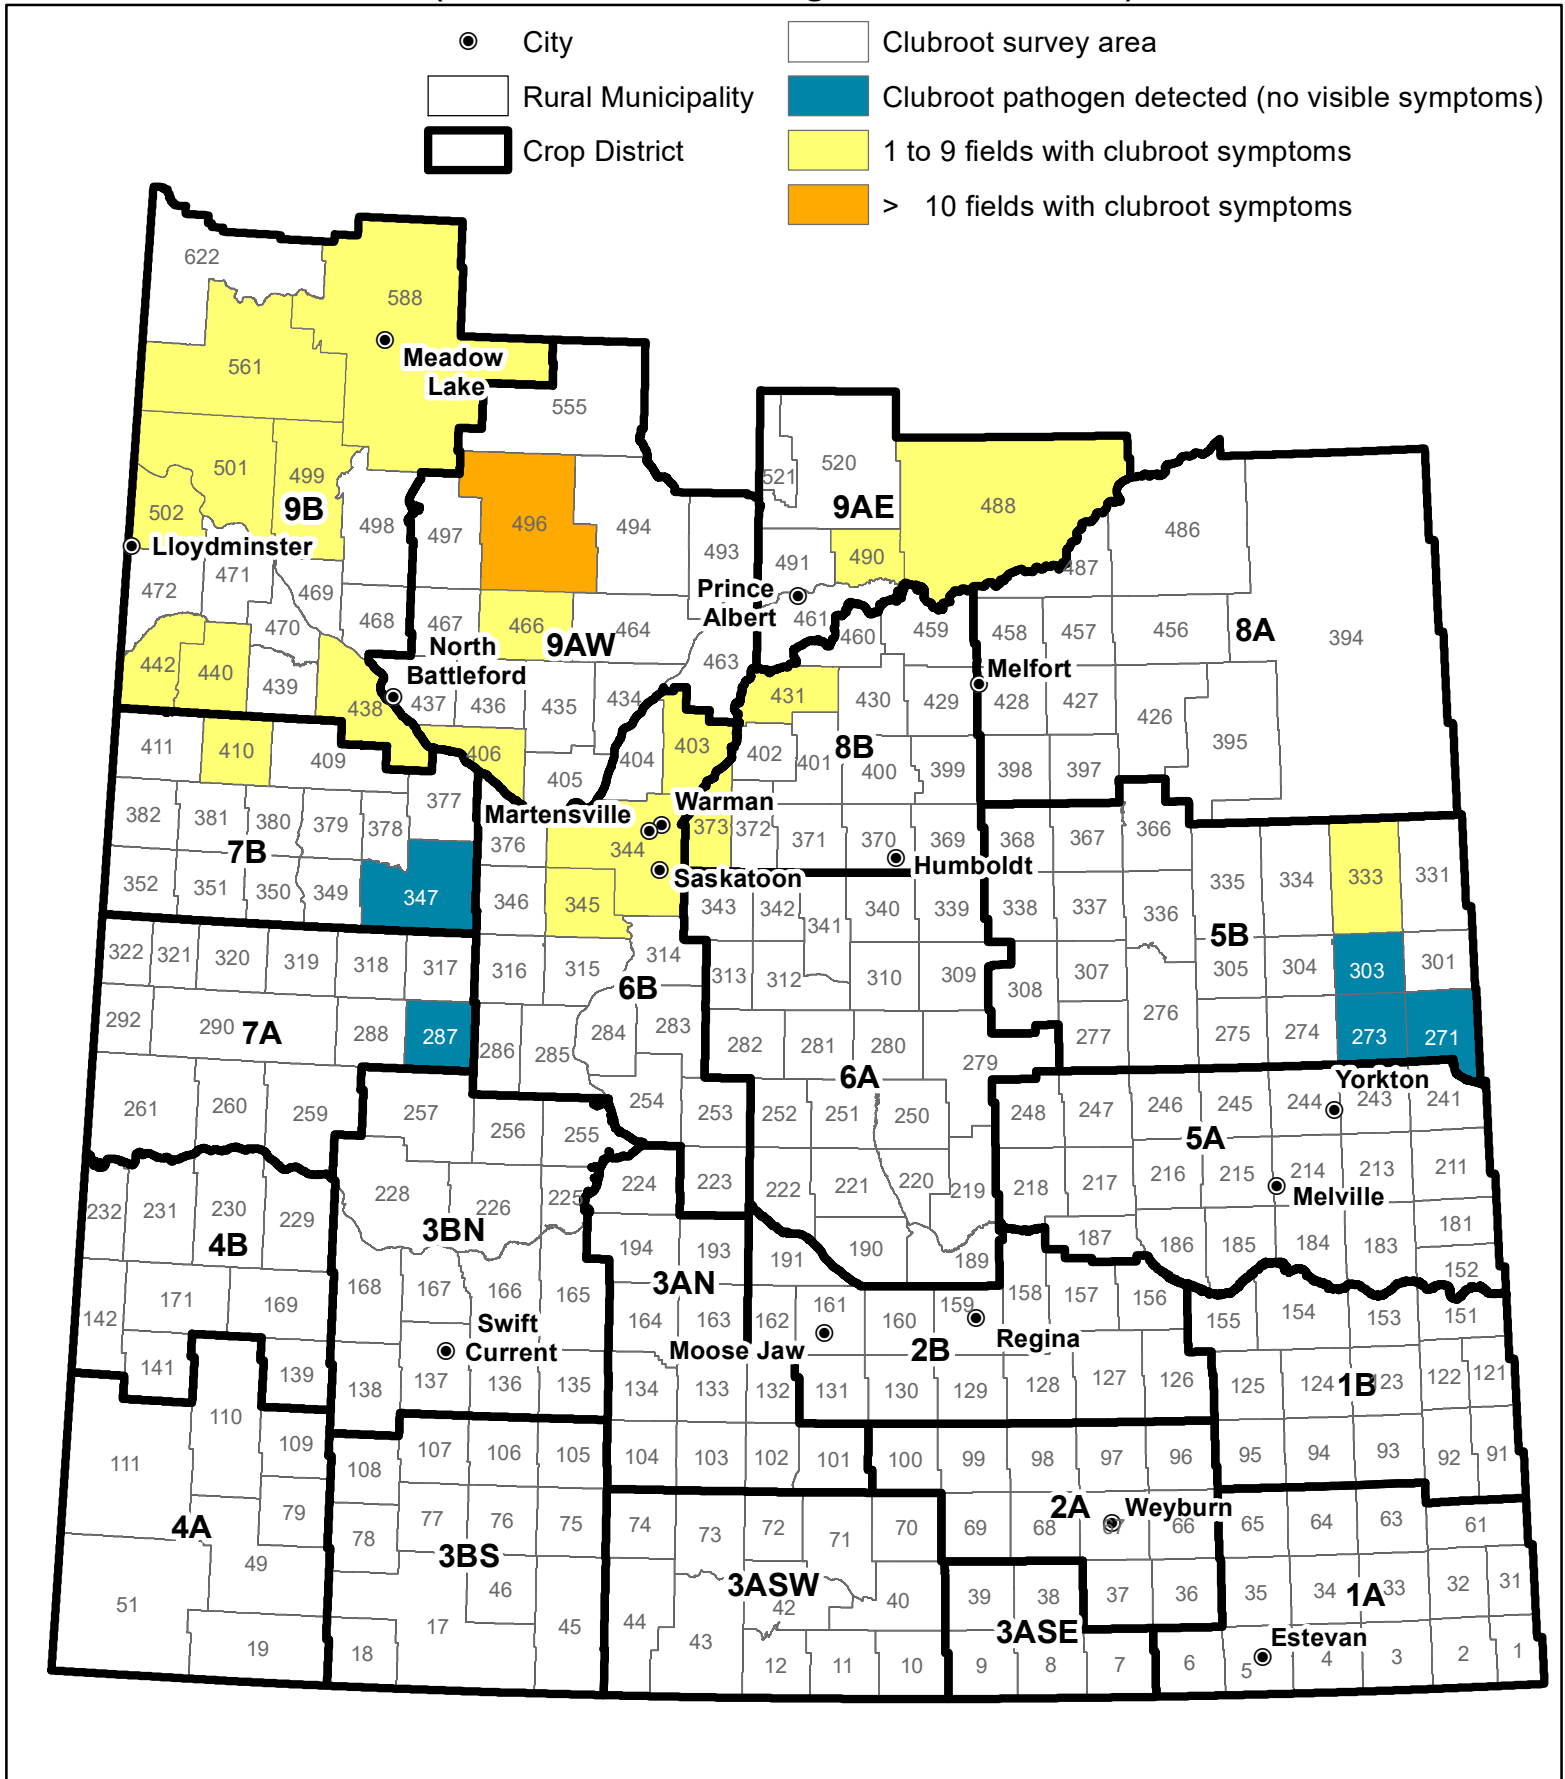

Clubroot Distribution in Saskatchewan

(cumulative testing 2008 to 2019)

Data Source:
Clubroot Survey - Crops and Irrigation Branch

Geomatics Services, Ministry of Agriculture January 6, 2020