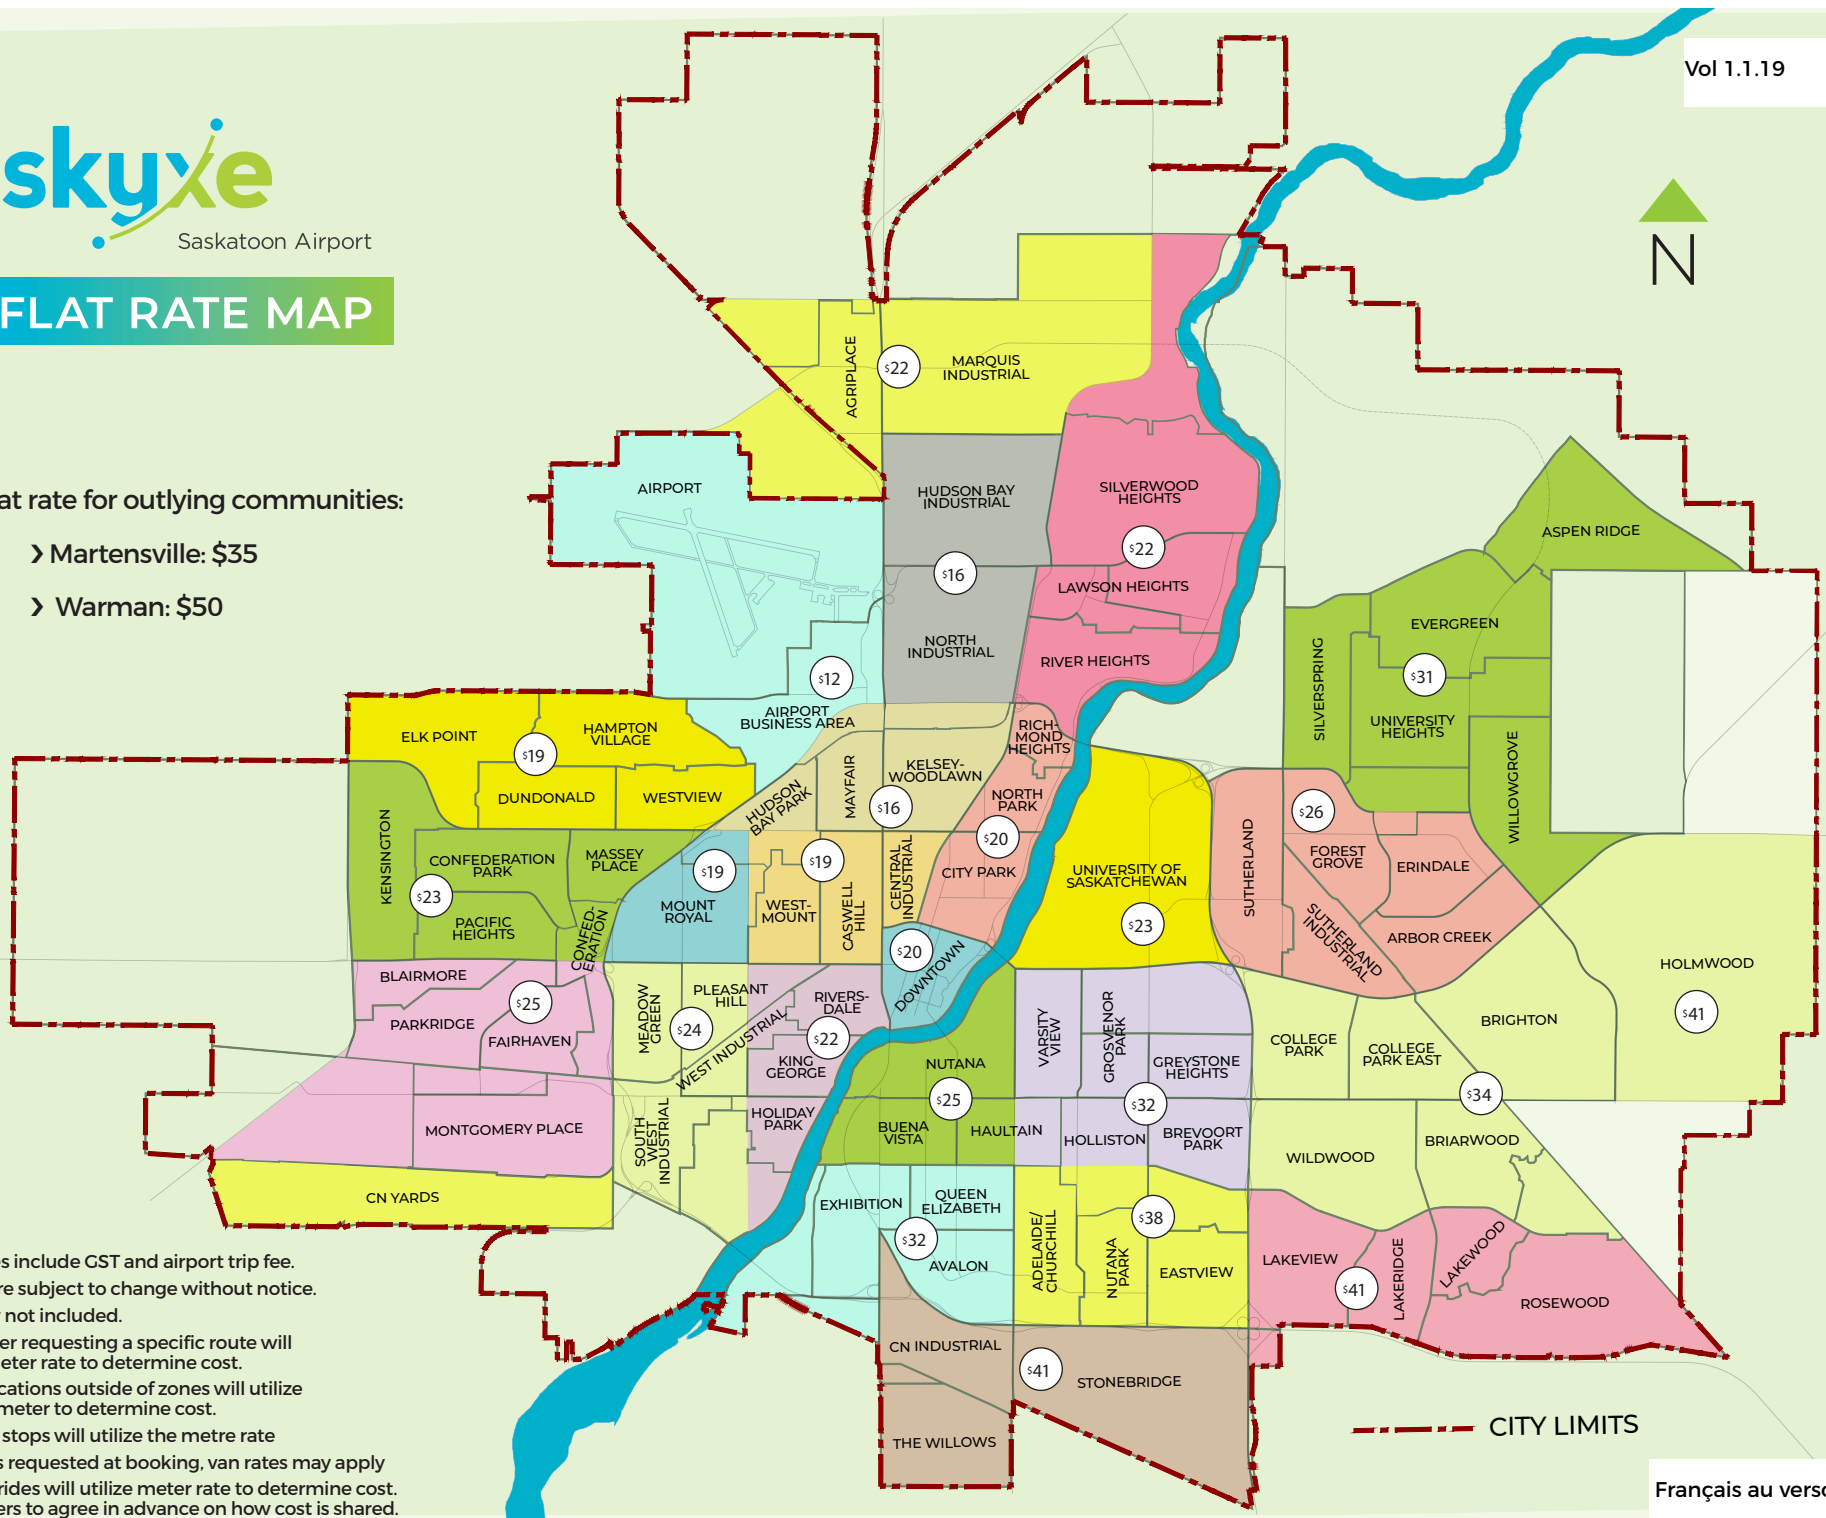

Saskatoon Airport

# FLAT RATE MAP

Flat rate for outlying communities:

- › Martensville: \$35
- › Warman: \$50

- › All prices include GST and airport trip fee.
- › Prices are subject to change without notice.
- › Gratuity not included.
- › Customer requesting a specific route will utilize meter rate to determine cost.
- › Rural locations outside of zones will utilize the taxi meter to determine cost.
- › Multiple stops will utilize the metre rate
- › If a van is requested at booking, van rates may apply
- › Shared rides will utilize meter rate to determine cost. Customers to agree in advance on how cost is shared.

--- CITY LIMITS