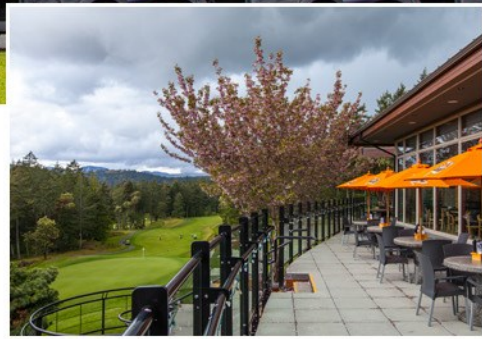

The Q's MONDAY MEN'S NIGHT

MONDAYS, APR 16 - SEPT 24

\$64 2-4 pm 18 holes

\$49 4-6 pm 9 holes

\$20 Olympic View Members

Prices plus applicable taxes.

INCLUDES:

- › Green Fee
- › Power Cart - Ride in Style!
- › Awesome Prizes
- › Steamworks Beer Specials
- › Food Specials