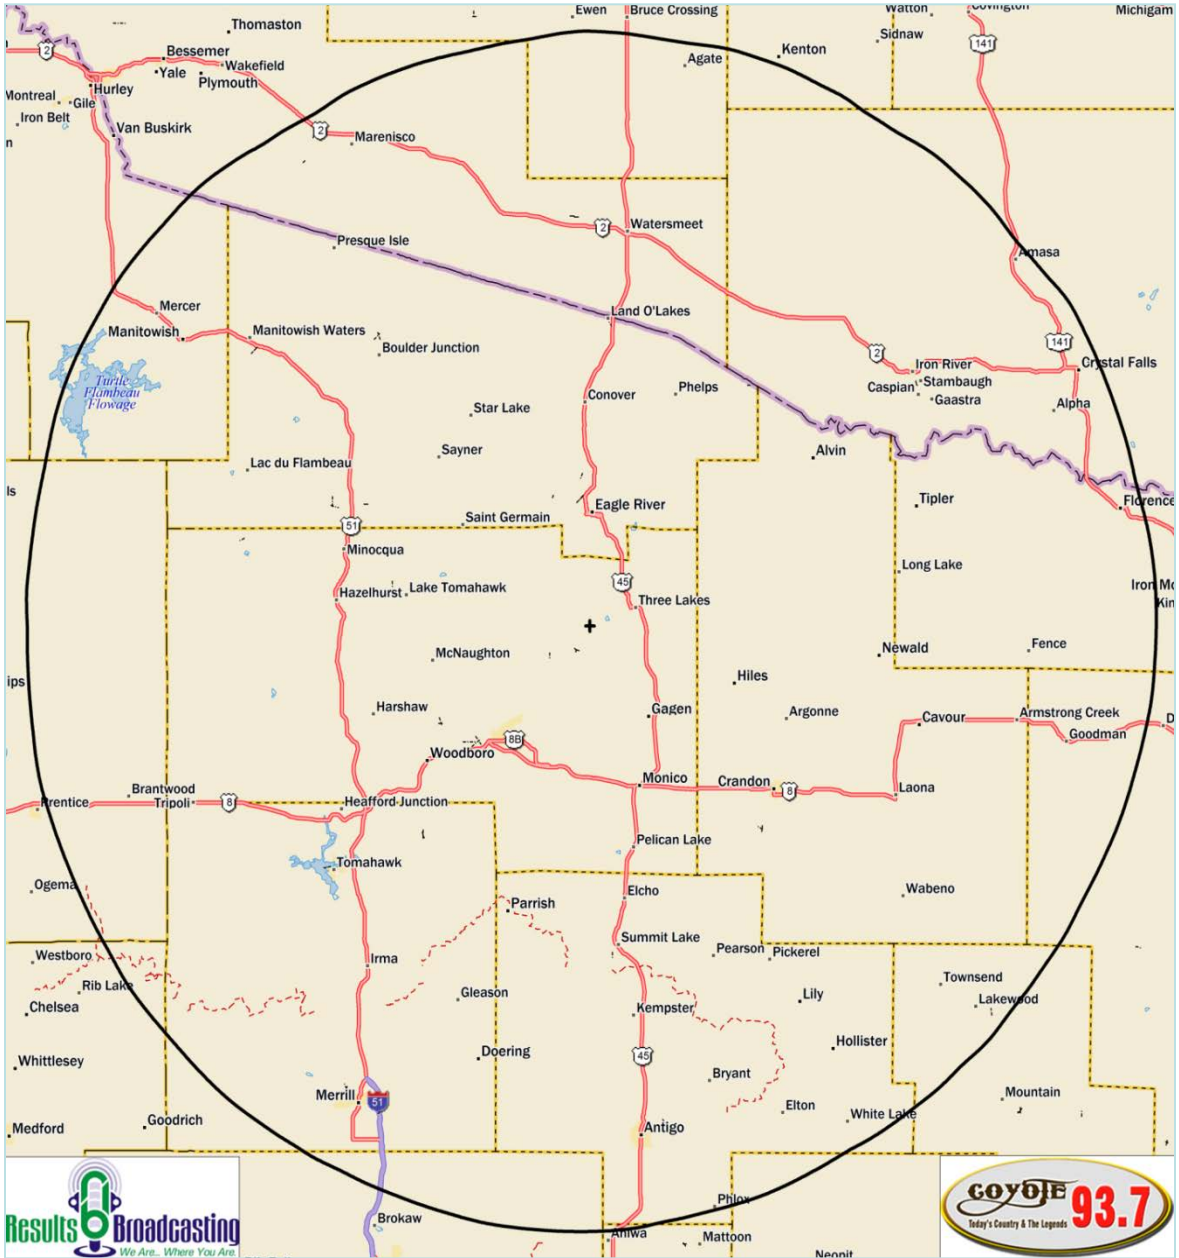

WCYE Profile

MyCoyoteRadio.Com

<u>Signal Strength:</u>	100,000 watts of power at 93.7 FM
<u>Market Coverage:</u>	Coverage over following counties Oneida, Langlade, Lincoln, Vilas, Forest, Florence, Price, Iron (WI & UP)
<u>Target Audience:</u>	Target Adults 25-54; Secondary 25+
<u>Music Format:</u>	Coyote 93.7 FM draws the adult mainstream audience with the very best of new country combined with the biggest country hits of the last 5 decades.
<u>News:</u>	Local News Watch 12 AP National News Updates
<u>Weather:</u>	News Watch 12 Weather updates 2x per hour
<u>Feature Programming:</u>	Green Bay Packer Football Shopping Show (Sat 8AM-10AM)

<u>Radio Station</u>	<u>Signal Strength (ERP)</u>	<u>Format</u>	<u>Audience Target</u>	<u>Est. Population Reach⁽¹⁾</u>
WCYE 93.7 FM	100,000 Watts	Country	Adults 25-54	114,867

Coverage over following counties Oneida, Langlade, Lincoln, Vilas, Forest, Florence, Price, Iron (WI & UP).

⁽¹⁾Population Reach Estimates based on summation of US Census 2011 Estimates for counties that are within the coverage area.

38 W. DAVENPORT STREET RHINELANDER, WI 54501
(o) 715.369.9575 (f) 715.369.9475